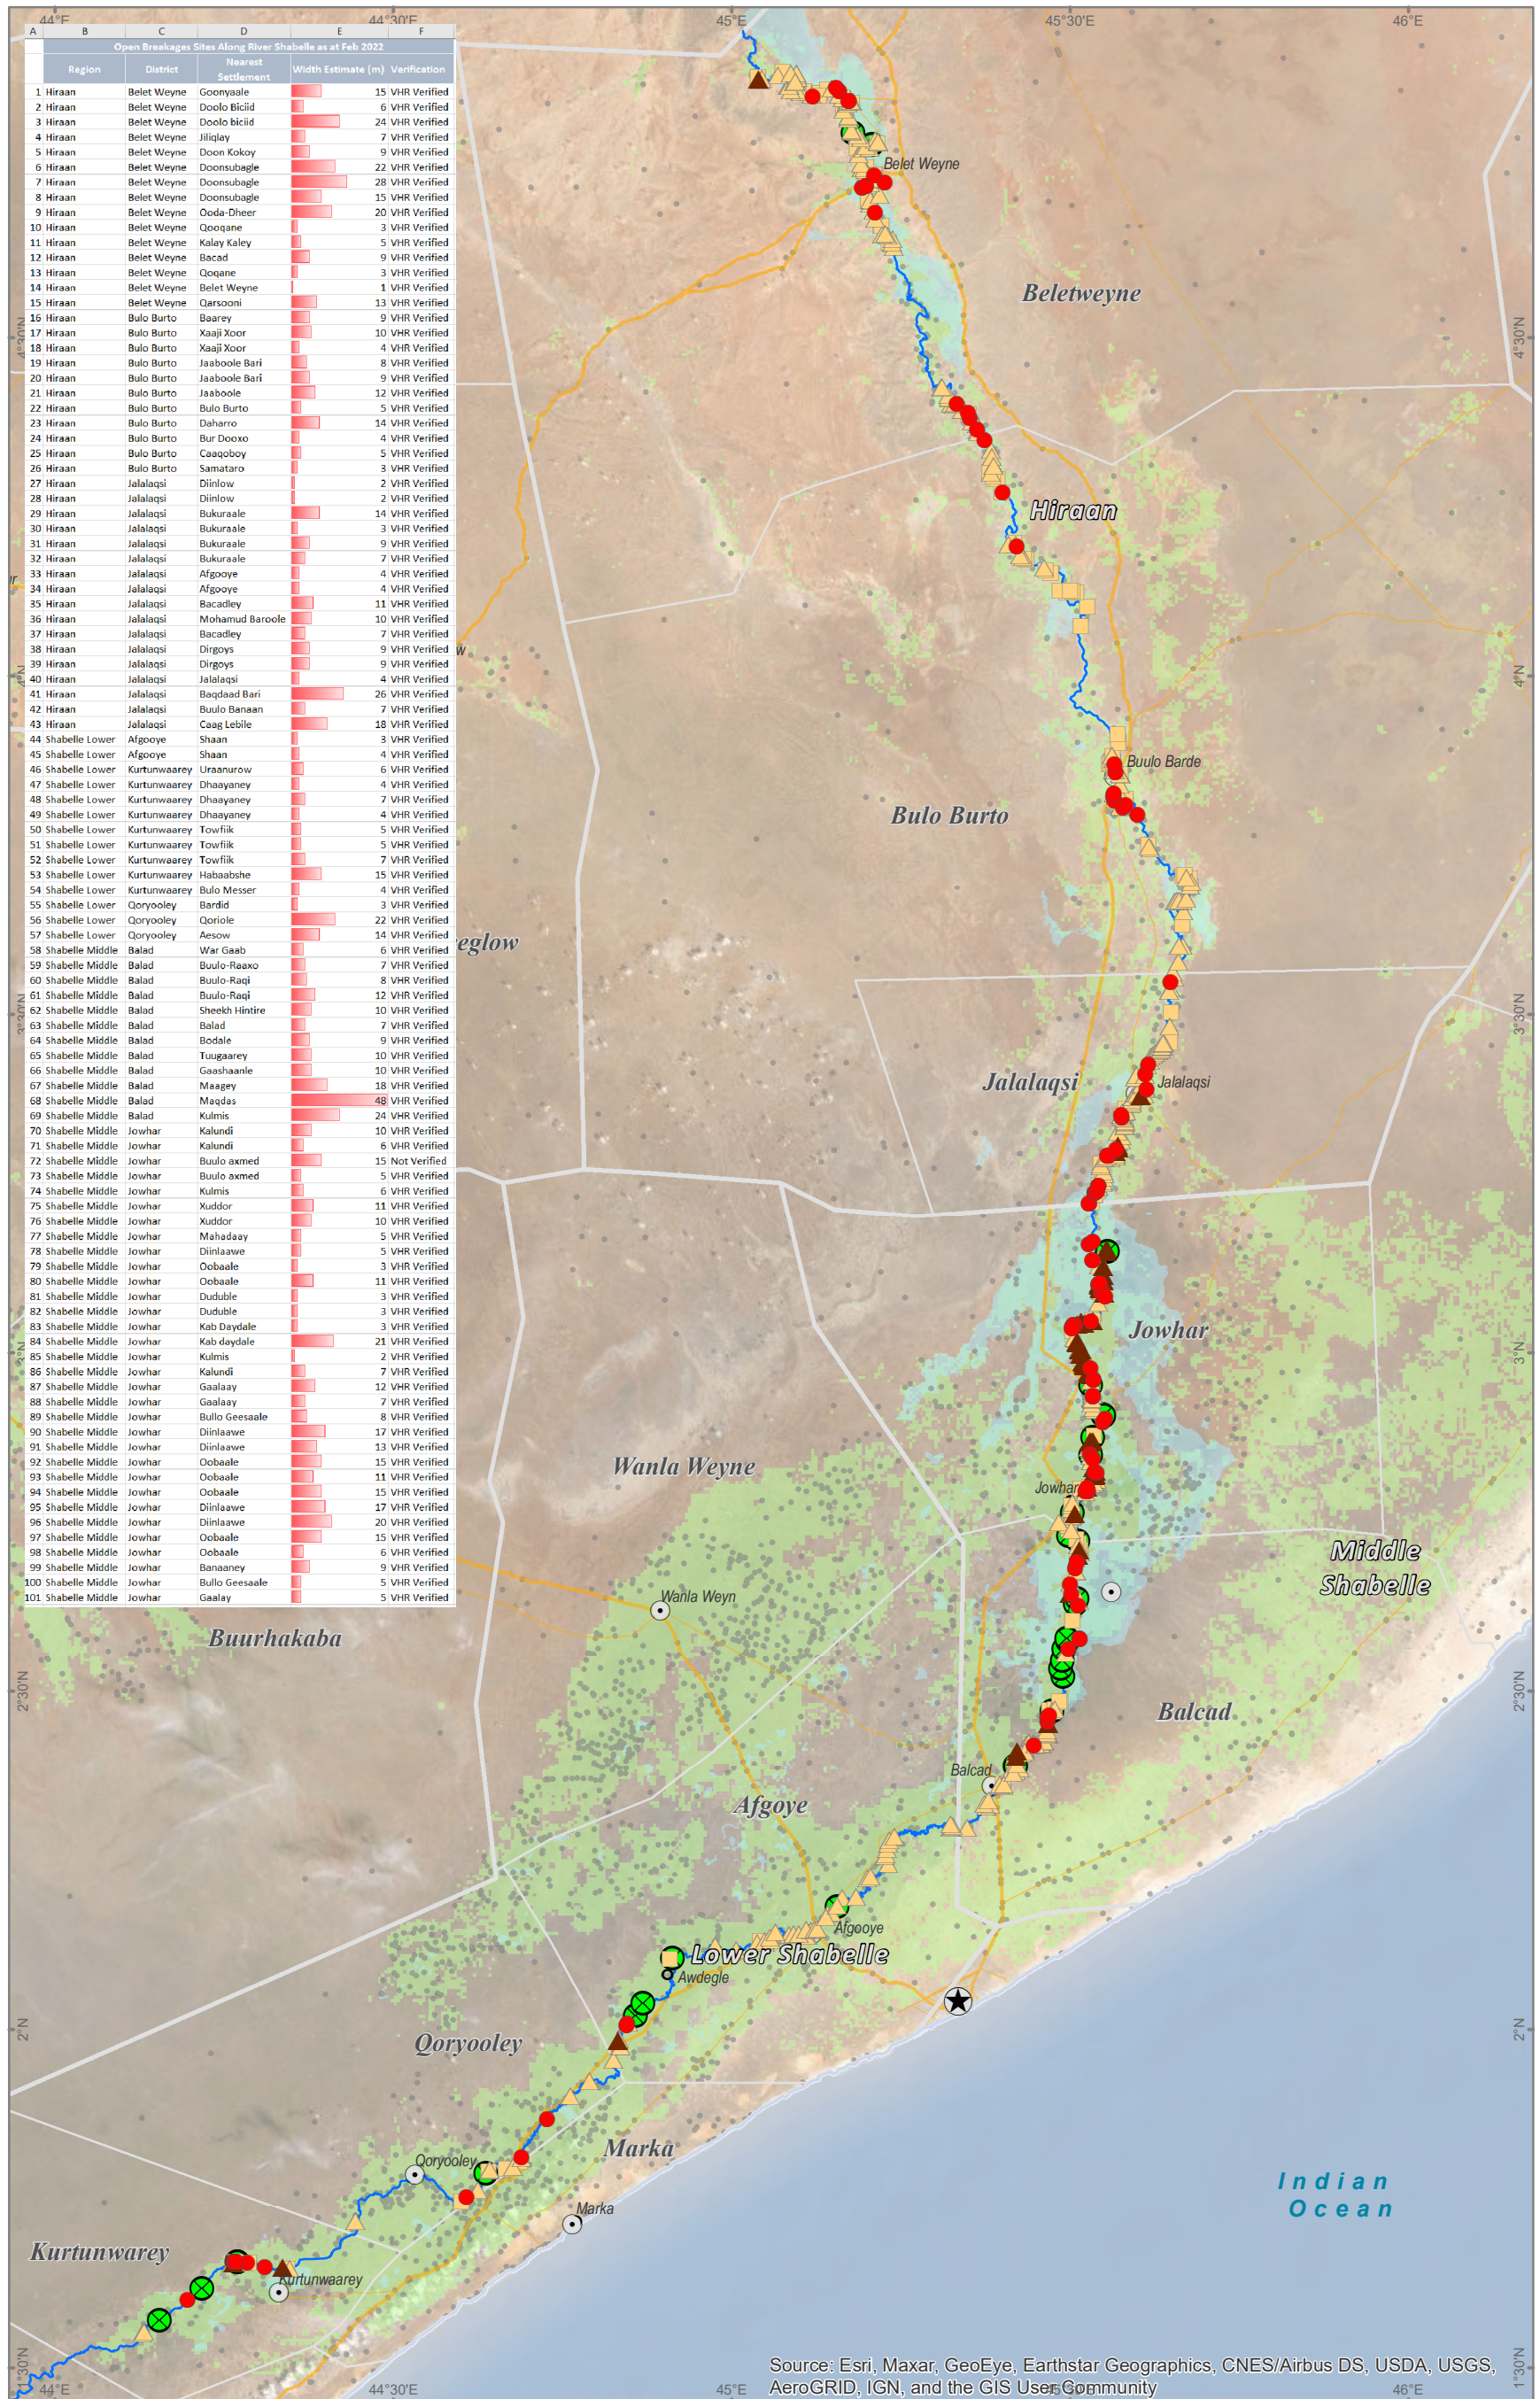

Open Breakages Sites Along River Shabelle as of Feb 2022

Region	District	Nearest Settlement	Width Estimate (m)	Verification
1	Hiraan	Belet Weyne	Coonyaal	15 VHR Verified
2	Hiraan	Belet Weyne	Doolo Biid	6 VHR Verified
3	Hiraan	Belet Weyne	Doolo Biid	24 VHR Verified
4	Hiraan	Belet Weyne	Jililay	7 VHR Verified
5	Hiraan	Belet Weyne	Doon Kokoy	9 VHR Verified
6	Hiraan	Belet Weyne	Doonsuagle	22 VHR Verified
7	Hiraan	Belet Weyne	Doonsuagle	28 VHR Verified
8	Hiraan	Belet Weyne	Doonsuagle	15 VHR Verified
9	Hiraan	Belet Weyne	Ooda Dheer	20 VHR Verified
10	Hiraan	Belet Weyne	Qoogane	3 VHR Verified
11	Hiraan	Belet Weyne	Kalay Kaley	5 VHR Verified
12	Hiraan	Belet Weyne	Bacad	9 VHR Verified
13	Hiraan	Belet Weyne	Qoqane	3 VHR Verified
14	Hiraan	Belet Weyne	Belet Weyne	1 VHR Verified
15	Hiraan	Belet Weyne	Qarsooni	13 VHR Verified
16	Hiraan	Bulo Burto	Baray	9 VHR Verified
17	Hiraan	Bulo Burto	Xaaji Xoor	10 VHR Verified
18	Hiraan	Bulo Burto	Xaaji Xoor	4 VHR Verified
19	Hiraan	Bulo Burto	Jaaboole Bari	8 VHR Verified
20	Hiraan	Bulo Burto	Jaaboole Bari	9 VHR Verified
21	Hiraan	Bulo Burto	Jaaboole	12 VHR Verified
22	Hiraan	Bulo Burto	Bulo Burto	5 VHR Verified
23	Hiraan	Bulo Burto	Daharo	14 VHR Verified
24	Hiraan	Bulo Burto	Bur Dooxo	4 VHR Verified
25	Hiraan	Bulo Burto	Caagbooy	5 VHR Verified
26	Hiraan	Bulo Burto	Samataro	3 VHR Verified
27	Hiraan	Jalalaqsi	Diinlow	2 VHR Verified
28	Hiraan	Jalalaqsi	Diinlow	2 VHR Verified
29	Hiraan	Jalalaqsi	Bukuraale	14 VHR Verified
30	Hiraan	Jalalaqsi	Bukuraale	3 VHR Verified
31	Hiraan	Jalalaqsi	Bukuraale	9 VHR Verified
32	Hiraan	Jalalaqsi	Bukuraale	7 VHR Verified
33	Hiraan	Jalalaqsi	Afgooye	4 VHR Verified
34	Hiraan	Jalalaqsi	Afgooye	4 VHR Verified
35	Hiraan	Jalalaqsi	Bacadiyey	11 VHR Verified
36	Hiraan	Jalalaqsi	Mohamud Baroole	10 VHR Verified
37	Hiraan	Jalalaqsi	Bacadiyey	7 VHR Verified
38	Hiraan	Jalalaqsi	Dirgoyis	9 VHR Verified
39	Hiraan	Jalalaqsi	Dirgoyis	9 VHR Verified
40	Hiraan	Jalalaqsi	Jalalaqsi	4 VHR Verified
41	Hiraan	Jalalaqsi	Baqdaad Bari	26 VHR Verified
42	Hiraan	Jalalaqsi	Bulo Banaan	7 VHR Verified
43	Hiraan	Jalalaqsi	Caag Lebile	18 VHR Verified
44	Shabelle Lower	Afgooye	Shaan	3 VHR Verified
45	Shabelle Lower	Afgooye	Shaan	4 VHR Verified
46	Shabelle Lower	Kurtunwaarey	Uraanurow	6 VHR Verified
47	Shabelle Lower	Kurtunwaarey	Dhaayaney	4 VHR Verified
48	Shabelle Lower	Kurtunwaarey	Dhaayaney	7 VHR Verified
49	Shabelle Lower	Kurtunwaarey	Dhaayaney	4 VHR Verified
50	Shabelle Lower	Kurtunwaarey	Towfiik	5 VHR Verified
51	Shabelle Lower	Kurtunwaarey	Towfiik	5 VHR Verified
52	Shabelle Lower	Kurtunwaarey	Towfiik	7 VHR Verified
53	Shabelle Lower	Kurtunwaarey	Habaabshe	15 VHR Verified
54	Shabelle Lower	Kurtunwaarey	Bulo Messer	4 VHR Verified
55	Shabelle Lower	Qoryooley	Baridid	3 VHR Verified
56	Shabelle Lower	Qoryooley	Qoriolo	22 VHR Verified
57	Shabelle Lower	Qoryooley	Aesow	14 VHR Verified
58	Shabelle Middle	Balad	War Gaab	6 VHR Verified
59	Shabelle Middle	Balad	Bulo-Raaxo	7 VHR Verified
60	Shabelle Middle	Balad	Bulo-Raqi	8 VHR Verified
61	Shabelle Middle	Balad	Bulo-Raqi	12 VHR Verified
62	Shabelle Middle	Balad	Sheekh Hintire	10 VHR Verified
63	Shabelle Middle	Balad	Balad	7 VHR Verified
64	Shabelle Middle	Balad	Bodale	9 VHR Verified
65	Shabelle Middle	Balad	Tugaarey	10 VHR Verified
66	Shabelle Middle	Balad	Gaashaanle	10 VHR Verified
67	Shabelle Middle	Balad	Maagey	18 VHR Verified
68	Shabelle Middle	Balad	Maqdas	48 VHR Verified
69	Shabelle Middle	Balad	Kulmis	24 VHR Verified
70	Shabelle Middle	Jowhar	Kalundi	10 VHR Verified
71	Shabelle Middle	Jowhar	Kalundi	6 VHR Verified
72	Shabelle Middle	Jowhar	Bulo axmed	15 Not Verified
73	Shabelle Middle	Jowhar	Bulo axmed	5 VHR Verified
74	Shabelle Middle	Jowhar	Kulmis	6 VHR Verified
75	Shabelle Middle	Jowhar	Xuddor	11 VHR Verified
76	Shabelle Middle	Jowhar	Xuddor	10 VHR Verified
77	Shabelle Middle	Jowhar	Mahadaay	5 VHR Verified
78	Shabelle Middle	Jowhar	Diinlaawe	5 VHR Verified
79	Shabelle Middle	Jowhar	Oobaale	3 VHR Verified
80	Shabelle Middle	Jowhar	Oobaale	11 VHR Verified
81	Shabelle Middle	Jowhar	Duduble	3 VHR Verified
82	Shabelle Middle	Jowhar	Duduble	3 VHR Verified
83	Shabelle Middle	Jowhar	Kab Daydale	3 VHR Verified
84	Shabelle Middle	Jowhar	Kab daydale	21 VHR Verified
85	Shabelle Middle	Jowhar	Kulmis	2 VHR Verified
86	Shabelle Middle	Jowhar	Kalundi	7 VHR Verified
87	Shabelle Middle	Jowhar	Gaalaay	12 VHR Verified
88	Shabelle Middle	Jowhar	Gaalaay	7 VHR Verified
89	Shabelle Middle	Jowhar	Bullo Geesaaale	8 VHR Verified
90	Shabelle Middle	Jowhar	Diinlaawe	17 VHR Verified
91	Shabelle Middle	Jowhar	Diinlaawe	13 VHR Verified
92	Shabelle Middle	Jowhar	Oobaale	15 VHR Verified
93	Shabelle Middle	Jowhar	Oobaale	11 VHR Verified
94	Shabelle Middle	Jowhar	Oobaale	15 VHR Verified
95	Shabelle Middle	Jowhar	Diinlaawe	17 VHR Verified