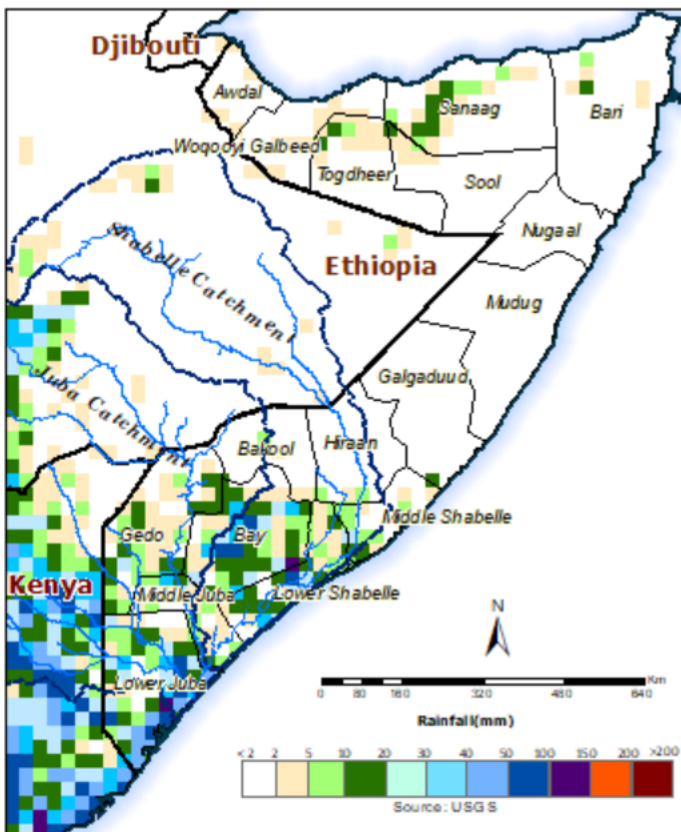

The Gu 2020 rains continued to be spread across the country in the last few days with moderate to heavy rains being recorded in the northern regions and light to moderate rains in the southern regions. The rains are yet to start in the central regions of the country.

In Somaliland, Lughaye station and the surrounding areas received unusually heavy rains of 102mm on 26 March 2020. Hargeisa recorded 61mm while Gebiley saw a total of 40mm in the same day. The eastern side of Somaliland received light to moderate rains. Parts of Puntland also saw increased rainfall activities in the last three days with many stations recording good rains of between 20mm and 50mm. The southern regions also received good rains of about 20mm-50mm in the last two days. The rains are expected to continue spreading in time and space during the coming weeks with the season expected to record enhanced rains before coming to an end in June 2020.

Moderate to heavy rains are expected on 27 March 2020 in the southern regions of Somalia especially in Bay, Bakool and the Juba regions. The cumulative weekly forecast (Map 2) is calling for a reduction of rainfall activities in the northern regions as well as within the Ethiopian highlands. The central regions will remain dry during the forecast period.

Map 1: 3 day cumulated rainfall forecast (27 - 29 Mar 2020)

Map 2: 7 day cumulated rainfall forecast (27 Mar – 04 Apr 2020)

This update is produced by the: FAO - Somalia Water and Land Information Management—SWALIM Project.
For more information please contact swalim@fao.org or visit <http://www.faoswalim.org>