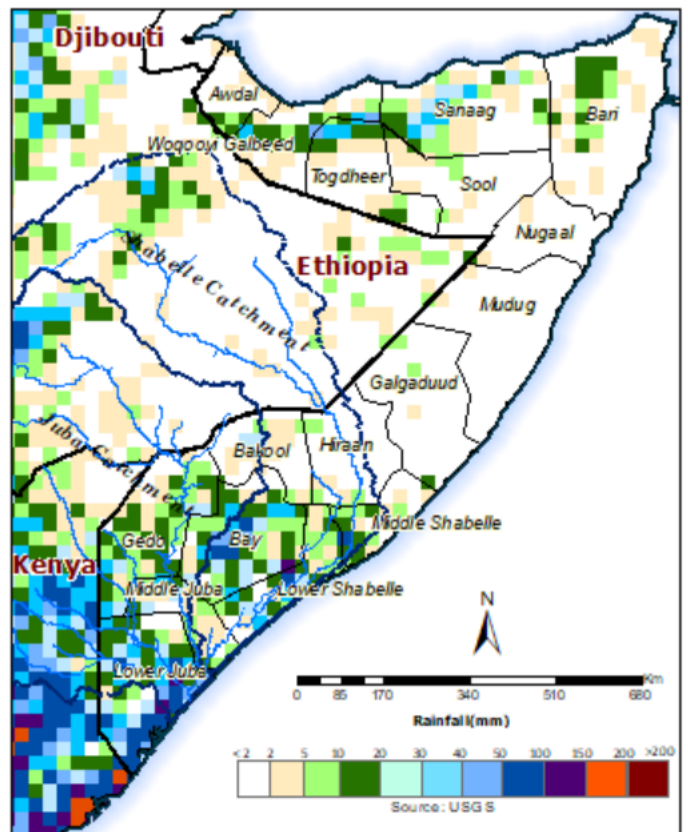

The Gu 2020 rains continued to be spread across the country in the last few days with moderate to heavy rains being recorded in the northern regions and light to moderate rains in the southern regions. The rains are yet to start in the central regions of the country.

In Somaliland, Lughaye station and the surrounding areas received unusually heavy rains of 102mm on 26 March 2020. Hargeisa recorded 61mm while Gebiley saw a total of 40mm in the same day. The eastern side of Somaliland received light to moderate rains. Parts of Puntland also saw increased rainfall activities in the last three days with many stations recording good rains of between 20mm and 50mm. The southern regions also received good rains of about 20mm-50mm in the last two days. The rains are expected to continue spreading in time and space during the coming weeks with the season expected to record enhanced rains before coming to an end in June 2020.

Moderate to heavy rains are expected on 27 March 2020 in the southern regions of Somalia especially in Bay, Bakool and the Juba regions. The cumulative weekly forecast (Map 2) is calling for a reduction of rainfall activities in the northern regions as well as within the Ethiopian highlands. The central regions will remain dry during the forecast period.

Map 1: 3 day cumulated rainfall forecast (27 - 29 Mar 2020)

Map 2: 7 day cumulated rainfall forecast (27 Mar – 04 Apr 2020)

This update is produced by the: FAO - Somalia Water and Land Information Management—SWALIM Project.
For more information please contact swalim@fao.org or visit <http://www.faoswalim.org>